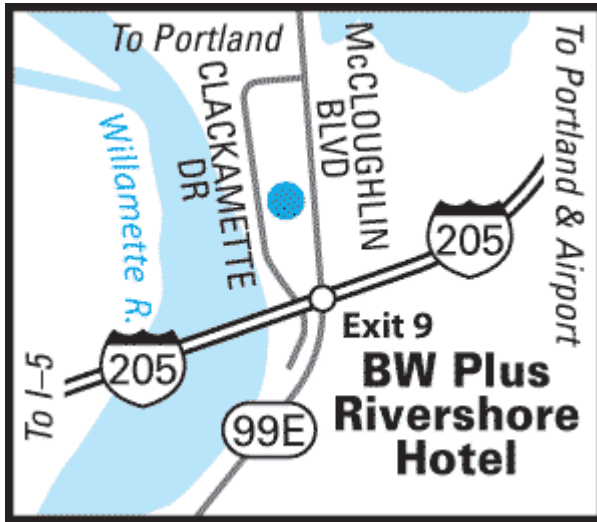

Area Map:

Directions:

- From: The south. Interstate-5 North Exit 288. Interstate-205 North Exit 9 Oregon City. The Best Western Plus Rivershore Hotel is in view to right.
- From: The north. Interstate-5 South Exit 7. Interstate-205 North Exit 9 Oregon City. The Best Western Plus Rivershore Hotel is in view to right.
- From: The east. Interstate-84 West to Interstate-205 South Exit 9 Oregon City. The Best Western Plus Rivershore Hotel is main view to right.
- From: The west. Highway 26 East to 217 South to Interstate-5 South to Interstate-205 North Exit 9 Oregon City. The Best Western Plus Rivershore Hotel is in view to right.

Important: Map and directions are for information purposes only. While we hope to provide the best mapping information for Best Western hotels, some mapping details may not be as accurate as we would like. Please contact hotel directly to obtain the most current and complete location information and driving directions.